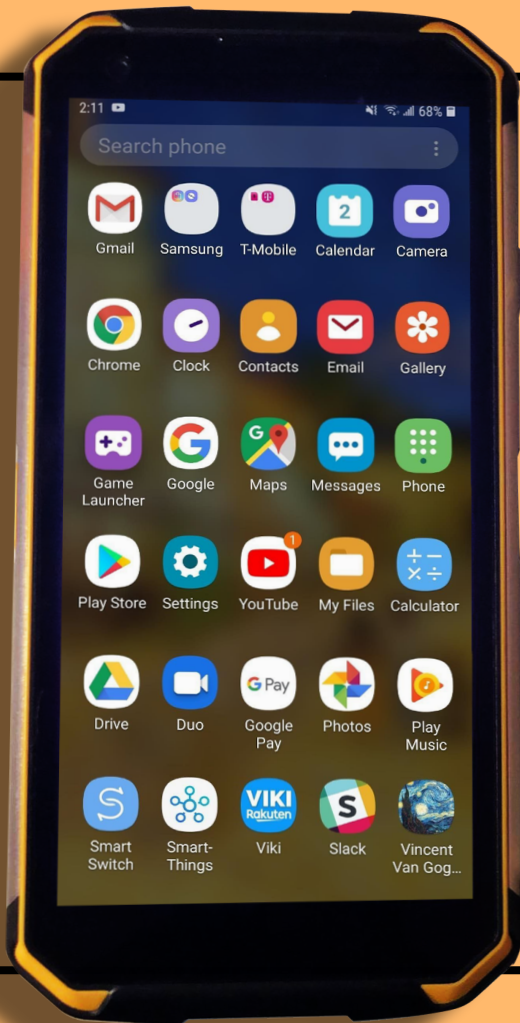

INFINITY eX 53 PRO

Intrinsically safe Mobile Phone for Zone 1/21 and Div. 1

The Infinity eX 53 PRO is a Strong & Robust, dust and waterproof industrial mobile phone with the latest hardware and Android operating system. It is ideal for use in ex-tremely tough conditions because it has been tested under military standards. The lone worker protection function and an inbuilt LED torch, as well as the excellent hands-free function, complete the package. Other useful features include the dual Micro SIM and the expandable memory with Micro SD card. Simple operation and long battery life deliver ultimate convenience, while camera and push-to-talk app offer practical advantages in daily use.

PROCESSOR

4 x 2.3GHz Cortex A53, 4 x

MEMORY

ROM: 64GB RAM: 4GB

OPERATING TEMPERATURE RANGE

-20 °C to +60 °C

OPERATING SYSTEM

Android 8.1 Oreo OS

BATTERY

10,000mAh

DIMENSIONS

165 x 81.8 x 18.7MM

EXPLOSION PROTECTION

Marking ATEX	II 2G Ex ib II C T4 Gb IP68
Certification	II 2D Ex ib III C T135°C Db n. ECM 19 ATEX-B 1345

TECHNICAL DATA

Dimensions	165 x 81.8 x 18.7MM
Weight	365 g
Display	5.7inch FHD IPS 1080*2160 18:9 screen
Multi-touch, points supported	5 points (Multi point + gesture)
CPU	MT6763T Octa core, 2.5GHz
Operating temperature range	-20 °C to +60 °C
Protection class (EN/IEC 60529)	IP 68
Camera	Front- 13MP, Rear-16MP/0.3MP